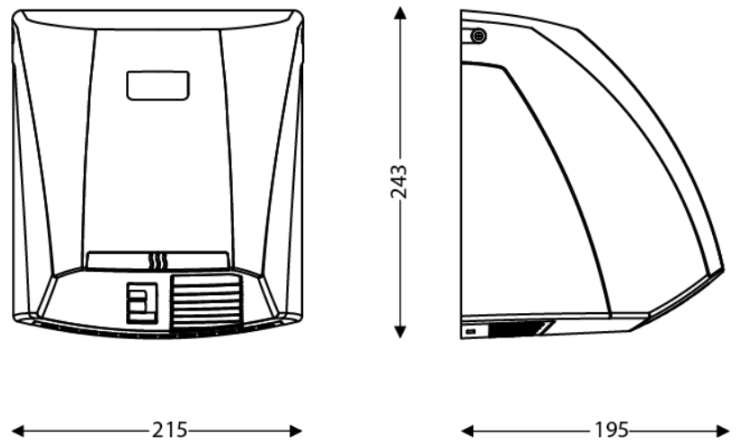

ELECTRICAL

Rated Power (W)	2000
Voltage	220-240V
Frequency (Hz)	50
Standby power consumption (W)	.1
Detection type	Infrared
Type of motor	Brushed AC

DIMENSIONS

Height (mm)	243
Width (mm)	210
Depth (mm)	195
Weight (kg)	1.76

BOX DIMENSIONS

Height (mm)	215
Width (mm)	253
Depth (mm)	220
Weight (kg)	2.03

TECHNICAL DRAWING

RECOMMENDED INSTALLATION HEIGHTS

- Men installation height (cm) : 130
- Women installation height (cm) : 125
- Children installation height (cm) : 120
- Disabled person installation height (cm) : 100