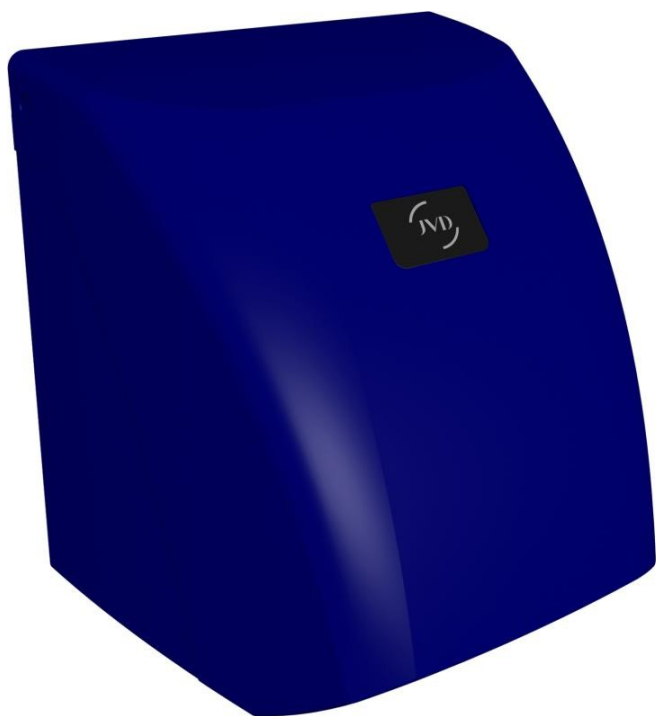

8111402

Hand dryer Zephyr blue

Hand dryer Zephyr dark blue automatic hot air, anti-vandalism (IK10) with customizable logo. 3 years warranty

PRODUCT PLUSES

- Personalizable with our clients' names
- Cost-effective
- Anti-vandalism
- Choice of 6 colours

10 YEARS REPAIRABLE

MADE IN FRANCE

8111402

Hand dryer Zephyr blue

SPECIFICATIONS

Material	ABS & Polycarbonate
Colour	Blue
Heating element	Yes
Drying time (s)	20-30s
Sound level (dB) (1m in front of the appliance)	69
Air flow rate (m³/h)	190
Air outlet temperature (°C)	60
Safety in case of malfunction	Yes
Filter	No
Vandal-safe	Yes
Drying zone lighting	Yes