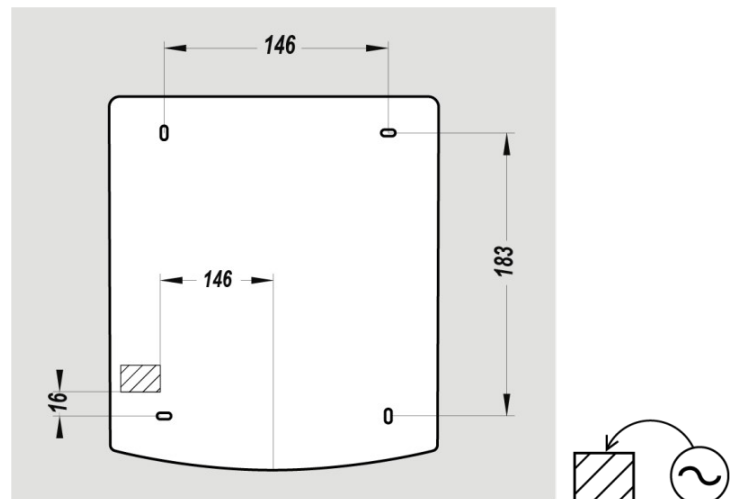

ELECTRICAL

Rated Power (W)	2000
Voltage	220-240V
Frequency (Hz)	50
Standby power consumption (W)	.1
Detection type	Infrared
Type of motor	Brushed AC

DIMENSIONS

Height (mm)	243
Width (mm)	210
Depth (mm)	195
Weight (kg)	1.76

BOX DIMENSIONS

Height (mm)	215
Width (mm)	253
Depth (mm)	220
Weight (kg)	2.03

TECHNICAL DRAWING

RECOMMENDED INSTALLATION HEIGHTS

- Men installation height (cm) : 130
- Women installation height (cm) : 125
- Children installation height (cm) : 120
- Disabled person installation height (cm) : 100