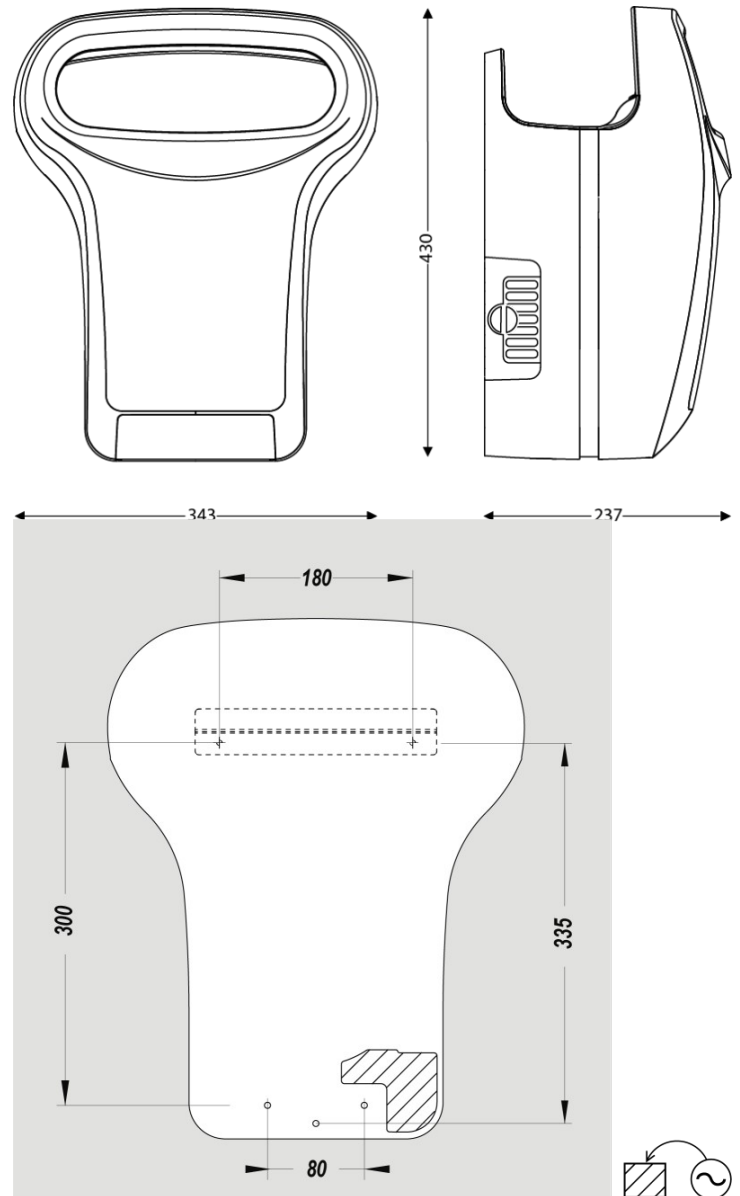

DIMENSIONS

Height (mm)	430
Width (mm)	340
Depth (mm)	234
Weight (kg)	6.94

BOX DIMENSIONS

Height (mm)	240
Width (mm)	495
Depth (mm)	360
Weight (kg)	8.01

TECHNICAL DRAWING

RECOMMENDED INSTALLATION HEIGHTS

- Men installation height (cm) : 75
- Women installation height (cm) : 65
- Children installation height (cm) : 55
- Disabled person installation height (cm) : 65