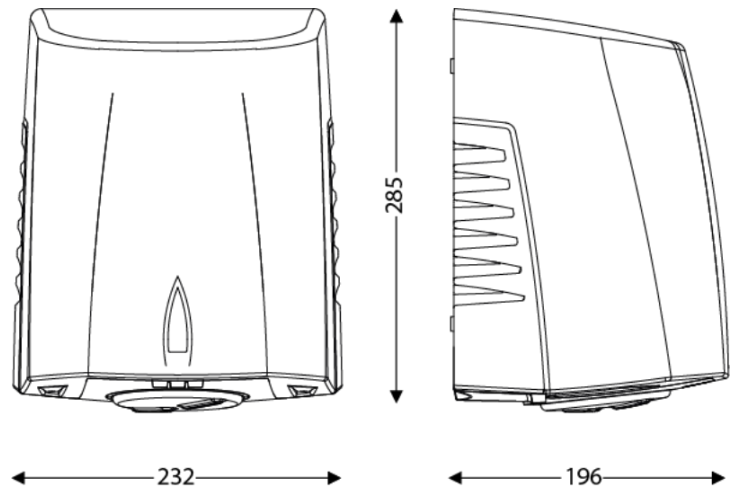

8111168

Copt'Air hand dryer jet air, metal grey

SPECIFICATIONS

Material	Aluminum
Colour	Grey
Drying time (s)	10-15s
Sound level (dB) (1m in front of the appliance)	80
Outlet air speed (m/s)	90
Air flow rate (m³/h)	130
Air outlet temperature (°C)	40
Safety in case of malfunction	Yes
Filter	Anti-bacterial filter (Option)
Vandal-safe	Yes
Drying zone lighting	Yes

ELECTRICAL

Rated Power (W)	600
Voltage	220-240V
Frequency (Hz)	50
Standby power consumption (W)	2.2
Detection type	Infrared
Motor speed (rpm)	24000
Type of motor	Brushed AC
Motor lifetime (number of operations)	350000

DIMENSIONS

Height (mm)	285
Width (mm)	232
Depth (mm)	196
Weight (kg)	4.36

BOX DIMENSIONS

Height (mm)	205
Width (mm)	295
Depth (mm)	240
Weight (kg)	4.51

TECHNICAL DRAWING

RECOMMENDED INSTALLATION HEIGHTS

- Men installation height (cm) : 130
- Women installation height (cm) : 125
- Children installation height (cm) : 120
- Disabled person installation height (cm) : 100