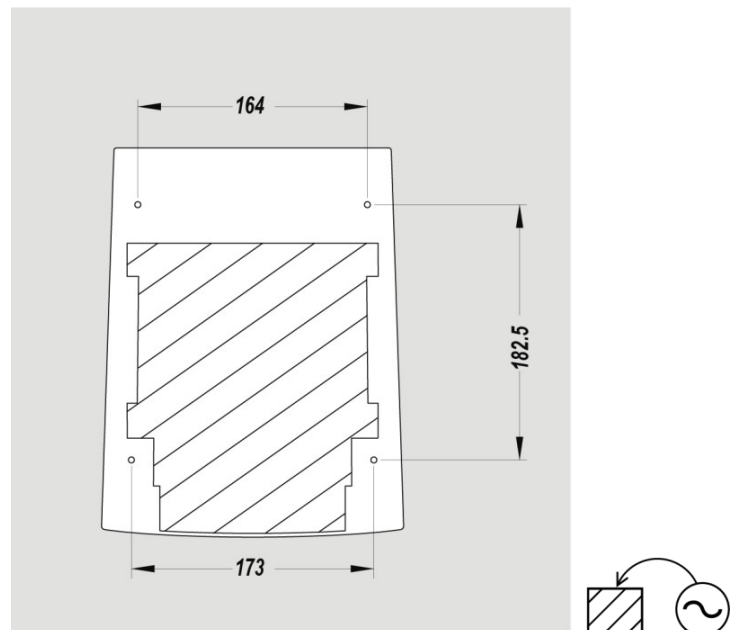

8111168

Copt'Air hand dryer jet air, metal grey

SPECIFICATIONS

Material	Aluminum
Colour	Grey
Drying time (s)	10-15s
Sound level (dB) (1m in front of the appliance)	80
Outlet air speed (m/s)	90
Air flow rate (m³/h)	130
Air outlet temperature (°C)	40
Safety in case of malfunction	Yes
Filter	Anti-bacterial filter (Option)
Vandal-safe	Yes
Drying zone lighting	Yes

ELECTRICAL

Rated Power (W)	600
Voltage	220-240V
Frequency (Hz)	50
Standby power consumption (W)	2.2
Detection type	Infrared
Motor speed (rpm)	24000
Type of motor	Brushed AC
Motor lifetime (number of operations)	350000

DIMENSIONS

Height (mm)	285
Width (mm)	232
Depth (mm)	196
Weight (kg)	4.36

BOX DIMENSIONS

Height (mm)	205
Width (mm)	295
Depth (mm)	240
Weight (kg)	4.51

TECHNICAL DRAWING

RECOMMENDED INSTALLATION HEIGHTS

- Men installation height (cm) : 130
- Women installation height (cm) : 125
- Children installation height (cm) : 120
- Disabled person installation height (cm) : 100