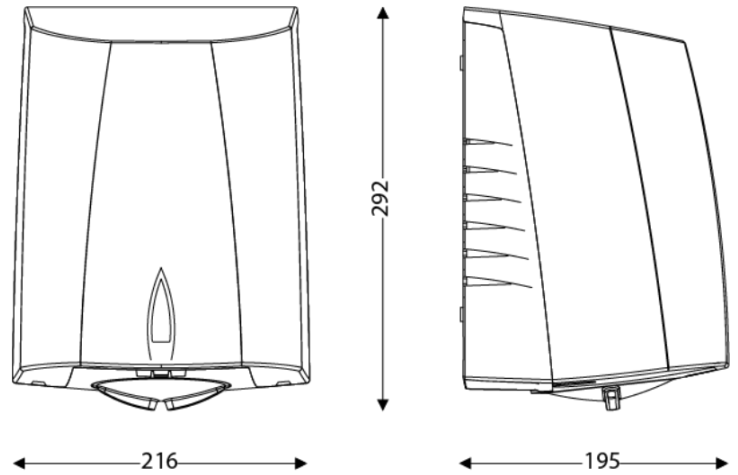

DIMENSIONS

Height (mm)	292
Width (mm)	215
Depth (mm)	193
Weight (kg)	3.42

BOX DIMENSIONS

Height (mm)	205
Width (mm)	290
Depth (mm)	240
Weight (kg)	3.73

TECHNICAL DRAWING

RECOMMENDED INSTALLATION HEIGHTS

- Men installation height (cm) : 130
- Women installation height (cm) : 125
- Children installation height (cm) : 120
- Disabled person installation height (cm) : 100