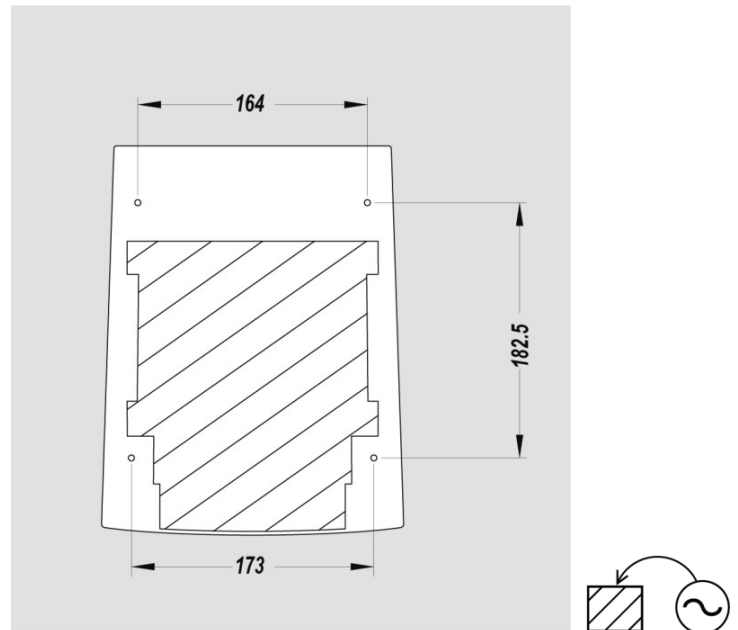

DIMENSIONS

Height (mm)	292
Width (mm)	215
Depth (mm)	193
Weight (kg)	3.42

BOX DIMENSIONS

Height (mm)	205
Width (mm)	290
Depth (mm)	240
Weight (kg)	3.73

TECHNICAL DRAWING

RECOMMENDED INSTALLATION HEIGHTS

- Men installation height (cm) : 130
- Women installation height (cm) : 125
- Children installation height (cm) : 120
- Disabled person installation height (cm) : 100