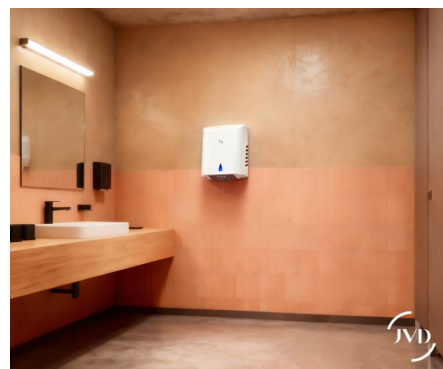

8111056RBN-A

Hand Dryer – Sup'Air White Refurbished

This refurbished Sup'Air hand dryer in white is a robust and user-friendly model, ideal for restrooms with moderate use. It features an ABS cover and touchless automatic activation. Refurbished in our workshops in partnership with the ESAT of Rezé, it comes with a 2-year warranty.

REPAIRABLE 10 YEARS

MADE IN FRANCE

8111056RBN-A

Hand Dryer – Sup'Air White Refurbished

Version dated	17/03/2026
Color	White
Drying time (s)	10-15s
Sound level (dB) (1m in front of the appliance)	75
Air outlet speed (m/s)	90
Air flow rate (m³/h)	130
Air outlet temperature (°C)	40
Safety in case of malfunction	Yes
Filter	Anti-bacterial filter (Option)
Anti-vandalism	Yes
Lighting of the drying area	Yes
Triggering	Automatic via infrared