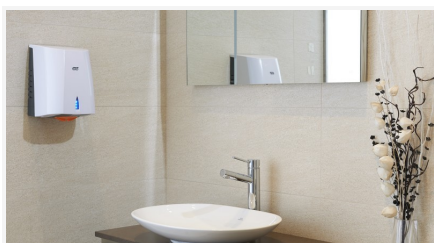

8111056RBN-A

Hand Dryer – Sup'Air White Refurbished

This refurbished Sup'Air hand dryer in white is a robust and user-friendly model, ideal for restrooms with moderate use. It features an ABS cover and touchless automatic activation. Refurbished in our workshops in partnership with the ESAT of Rezé, it comes with a 2-year warranty.

REPAIRABLE 10 YEARS

MADE IN FRANCE

8111056RBN-A

Hand Dryer – Sup'Air White Refurbished

Version dated	17/03/2026
Color	White
Drying time (s)	10-15s
Sound level (dB) (1m in front of the appliance)	75
Air outlet speed (m/s)	90
Air flow rate (m³/h)	130
Air outlet temperature (°C)	40
Safety in case of malfunction	Yes
Filter	Anti-bacterial filter (Option)
Anti-vandalism	Yes
Lighting of the drying area	Yes
Triggering	Automatic via infrared