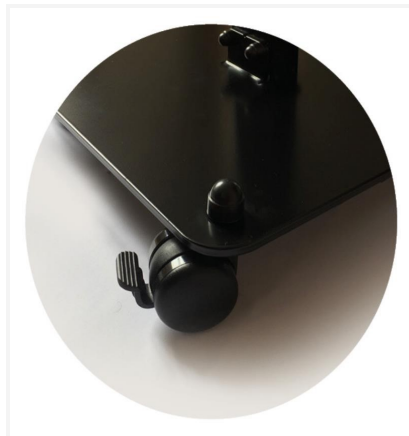

5302764

Swivel castor kit

Kit with 4 casters + screws (2 with brake, 2 standard) to be fixed on the hand sanitizing station. Compatible with all our station models.

PRODUCT PLUSES

- Practical: allows you to easily move the sanitizing station
- Easy to assemble (screws included)
- Safe: equipped with brakes

5302764

Swivel castor kit

SPECIFICATIONS

Material	Plastic
Colour	Black

TECHNICAL DRAWING