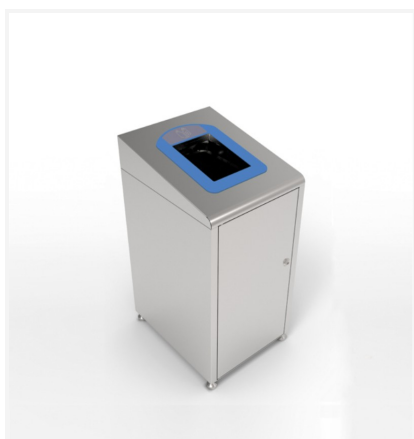

**2403841-BLU**

## Blue sticker for 8992599

Blue self-adhesive frame for stainless steel sorting bin 8992599, to be combined with pictograms 2403842

### PRODUCT PLUSES

- Ideal for personalizing the stainless steel sorting bin 8992599
- Easy to apply
- Wide range of combinations with pictogram stickers 2403842

**2403841-BLU**