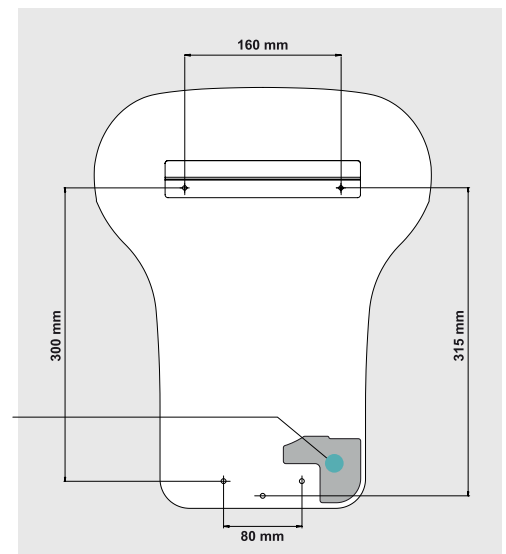

LOGISTICS

Net weight	7.000 kg
Gross weight	8.010 kg
Logistics unit	1
HS Code	8516330000
Gencod - Black	3324120013762
Gencod - Grey	3324120008225
Gencod - White	3324120007914

TECHNICAL DRAWINGS

REF 5 90 2014
Copper bactericidal
filter
UL1 : 1

Electrical
input

INSTALLATION HEIGHT

Distance between floor and bottom of the product
(in cm)

- Man : 75
- Woman : 65
- Children : 55
- Person with reduced mobility : 65