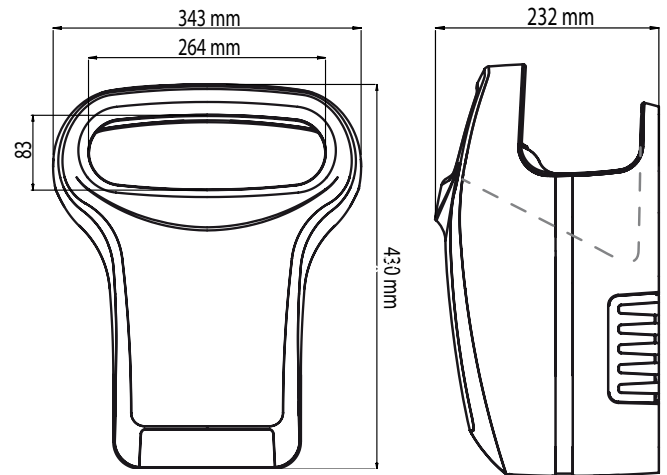

PERFORMANCE

Drying time	10 to 15 sec
Flow rate	110 m/s
Speed variation	140 m ³ /h
Air temperature at 10 cm from outlet	40°C
Sound level	75 dB
Detection type	Capacitive

COMPOSITION

Material	Aluminium / Epoxy
Colors	White / Grey / Black
Anti-vandalism	Yes
Antibacterial treatment	Yes
Water collection tray / Capacity	Yes / 600 mL
Direct drain	Yes
Drying zone light	Yes
Heating element	No
Filtered air	Yes
Filter type	Copper bactericidal

LOGISTICS

Net weight	7.000 kg
Gross weight	8.010 kg
Logistics unit	1
HS Code	8516330000
Gencod - Black	3324120013762
Gencod - Grey	3324120008225
Gencod - White	3324120007914

TECHNICAL DRAWINGS

REF 5 90 2014
Copper bactericidal
filter
UL1 : 1